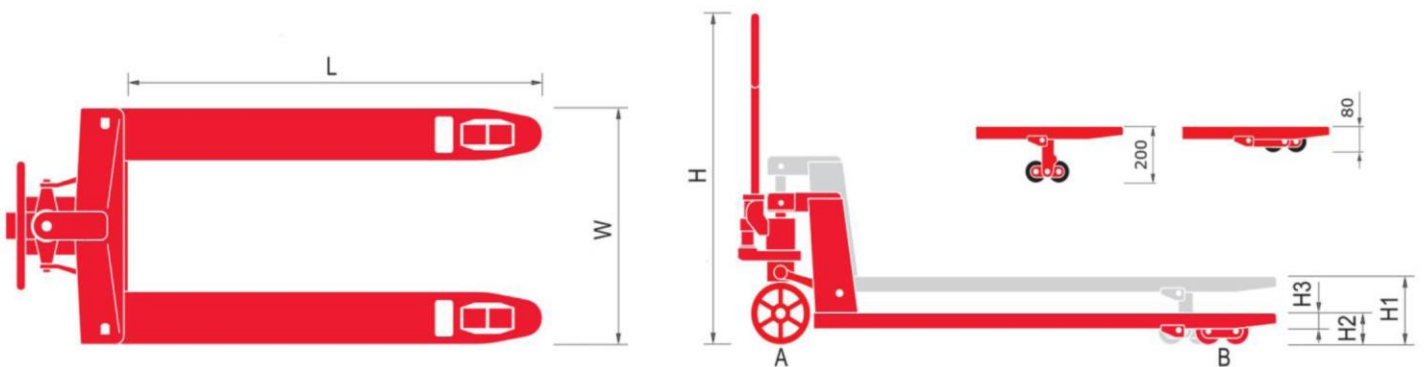

HAND PALLET TRUCK

Pallet Truck feature an innovative three position control handle that allows for single-handed operation

Hydraulic **High Quality Seals** are used throughout the pump to ensure years of **trouble free** use

Tandem Load and Tapered fork
Tandem load wheel to Increase **Load Capacity** and **Stability**
Tapered forks to allows easy entry and exit of pallets

Model	Max (kg)	W (mm)	L (mm)	Min. height (mm)	Max. height (mm)	Wheel	
						front	back
HP 25-510	2500	520	1070	80	200	d80 x 62	d78 x 62
HP 25-712		685	1220				
HP 30-510	3000	520	1070	80	200	d180 x 62	d78 x 62
HP 30-712		685	1220				